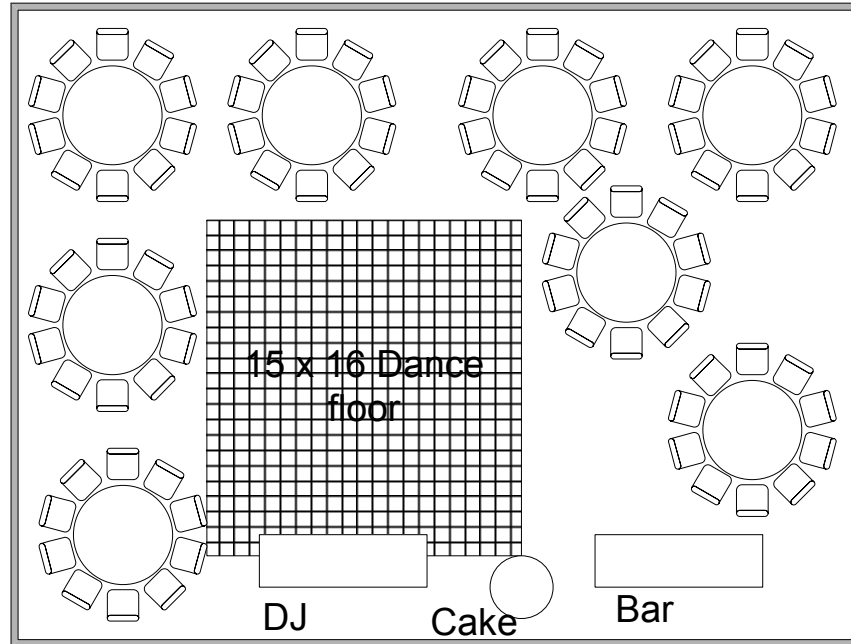

30 x 40 Frame tent

40

30'

Plan created by
The Event Co.
978-283-4884
www.rentent.com
Program- Microsoft Visio