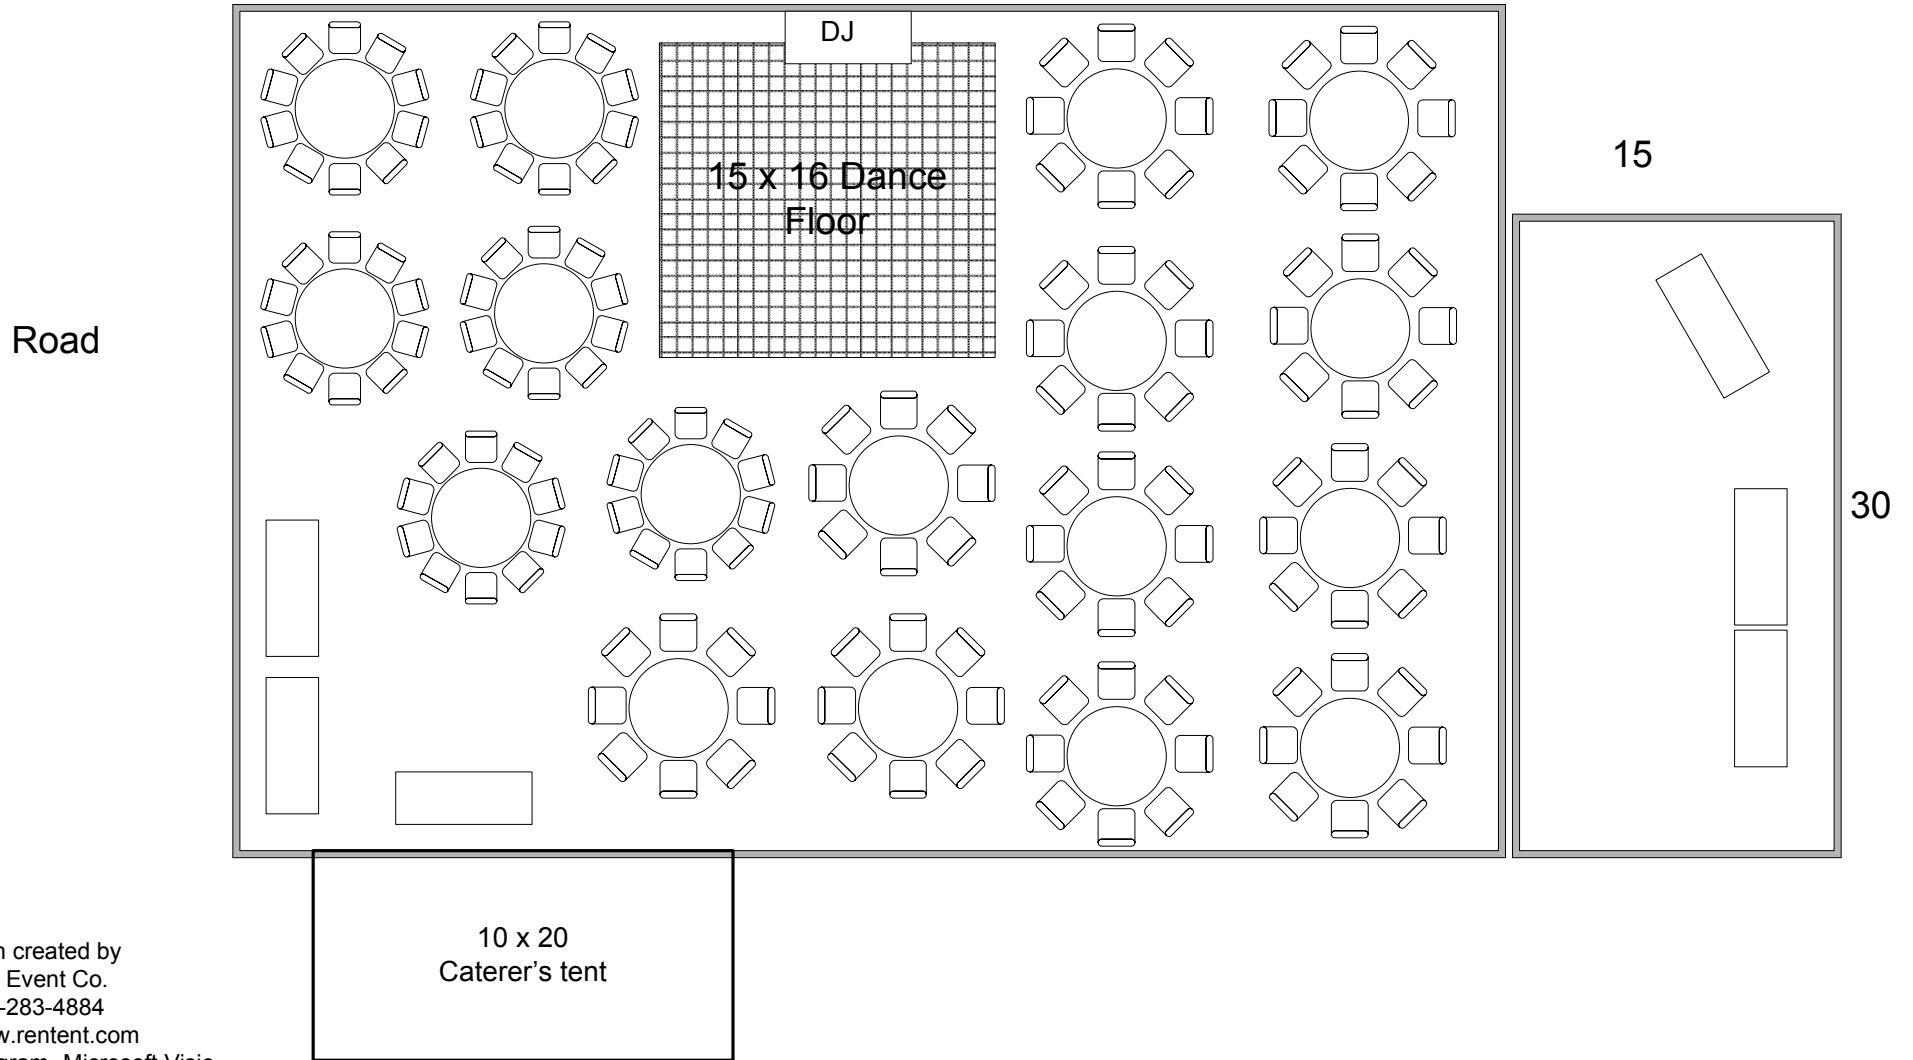

40 x 60 Frame tent

Shed

Plan created by
The Event Co.
978-283-4884
www.rentent.com
Program- Microsoft Visio